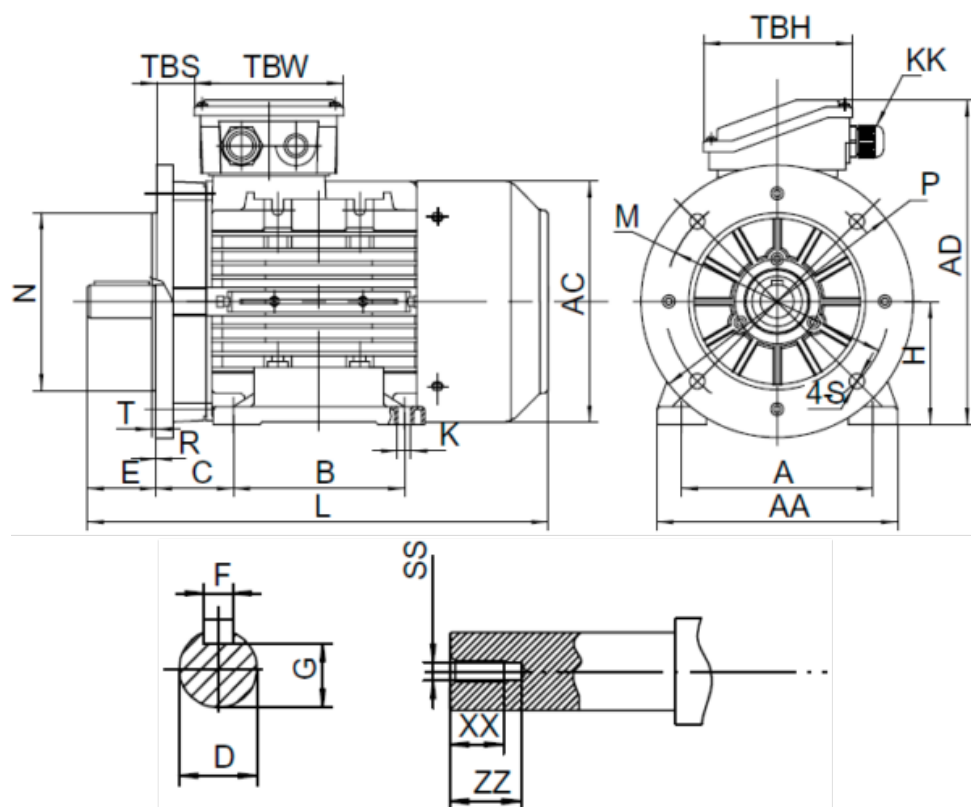

Data Sheet

Article number: 25180007521740

Description: Kleedrive T3A 801-2 0.75kw 2800 rpm UL/CSA
3x230/400V 50 HZ IP55 B35 Eff=80,7%

Measures

A = 125	F = 6	TBW = 109
AA = 160	G = 15.5	XX = 16
AC = Ø157	H = 80	ZZ = 21
AD = 214	HD = 134	
B = 100	L = 277	
C = 50	SS = M6	
D = Ø19	TBH = 109	
E = 40	TBS = 26.5	